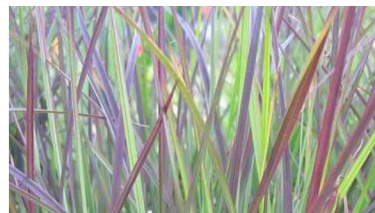

Schizachyrium scoparium Little bluestem

Description:

- Fine purplish-bronze blooms August-October
- Upright, clumping, graceful arching habit
- Green blades, silvery-blue at base to bronzey-orange in fall
- **S.s. 'The Blues'**, more blue than species, pinkish. Foliage turns dark red in fall

Mature Height: 2-4'

Mature Spread: 1.5-2'

ZONES 3-9

Full sun

Sub. for *Andropogon*, *Calamagrostis*,
Festuca, *Miscanthus*, *Panicum*, *Pennisetum*

Available: Qts, #1

S. scoparium

S.s. 'The Blues'